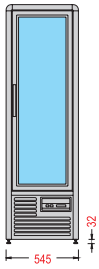

Wood Classic

Opera

SLX

Chef

Ola 1400 P

Panorama 280 G

Panorama 560 G

Drink 1500 G Spot