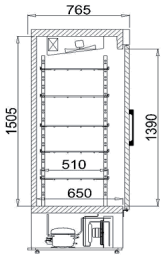

Wood Classic

Opera

SLX

Chef

Ola 1400 P

Panorama 280 G

Panorama 560 G

Drink 1500 G Spot