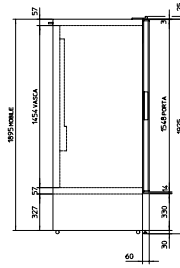

Wood Classic

Opera

SLX

Chef

Ola 1400 P

Panorama 280 G

Panorama 560 G

Drink 1500 G Spot