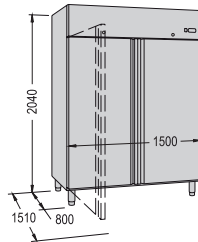

Wood Classic

Opera

SLX

Chef

Ola 1400 P

Panorama 280 G

Panorama 560 G

Drink 1500 G Spot