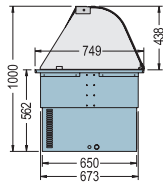

Wood Classic

Opera

SLX

Chef

Ola 1400 P

Panorama 280 G

Panorama 560 G

Drink 1500 G Spot