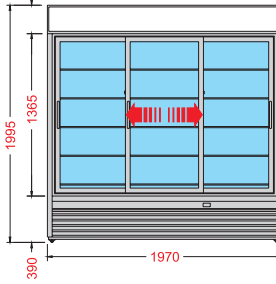

Wood Classic

Opera

SLX

Chef

Ola 1400 P

Panorama 280 G

Panorama 560 G

Drink 1500 G Spot